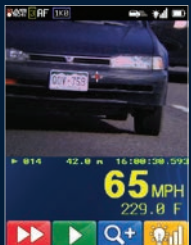

LTI 20/20 PRODUCT SOLUTIONS

Laser Speed Guns

Video Speed Enforcement

TRAFFIC SAFETY

LTI 20/20 LASER SPEED GUNS

LTI 20/20 TruVISION™

Collects and stores a complete chain of evidence for indisputable speeding and tailgating violations.

- ▶ Captures high-resolution images of license plates
- ▶ Uses AdapTec™ for automatic focus, iris, and shutter
- ▶ Features an enlarged user interface screen
- ▶ Easily navigate with the color-coded, graphical icons
- ▶ Enforce speeds of motorcycles or vehicles without a front license plate

SPEED ENFORCEMENT

Utilizing lidar/video technology can help your department stay ahead of the curve.

VIDEO & IMAGES

Capable of pinpoint targeting of vehicles on multilane highways. Laser use is proven to influence better driving behavior.

DISTANCE BETWEEN CARS

Enforce Following Too Close with speed measurements that include time and distance between cars.

LTI 20/20 LASER SPEED GUNS CONT'D

LTI 20/20 TruSpeed® LR

Provides everything you want from a pistol-grip laser at the most affordable price.