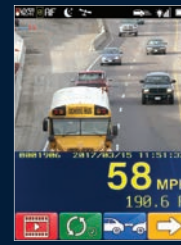

- ▶ Captures high-resolution images of license plates
- ▶ Uses AdapTec™ for automatic focus, iris, and shutter
- ▶ Features an enlarged user interface screen
- ▶ Easily navigate with the color-coded, graphical icons
- ▶ Enforce speeds of motorcycles or vehicles without a front license plate

SPEED ENFORCEMENT

Utilizing lidar/video technology can help your department stay ahead of the curve.

VIDEO & IMAGES

Capable of pinpoint targeting of vehicles on multilane highways. Laser use is proven to influence better driving behavior.

DISTANCE BETWEEN CARS

Enforce Following Too Close with speed measurements that include time and distance between cars.

LTI 20/20 LASER SPEED GUNS CONT'D

LTI 20/20 TruSpeed® LR

Provides everything you want from a pistol-grip laser at the most affordable price.