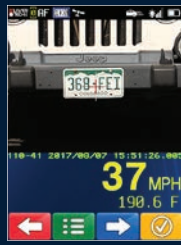

VIDEO & IMAGES

Capable of pinpoint targeting of vehicles on multilane highways. Laser use is proven to influence better driving behavior.